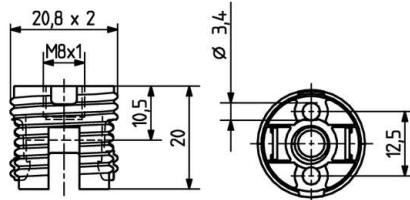

## Lampholders for low voltage halogen lamps

25.907.-322

Accessories

colour	pkg.	wt.	part no.
natural colour	500	2 g	25.907.-322.51

Insulating cap with threaded barrel

Thread M8 x 1

Screw holes

Housing: LCP